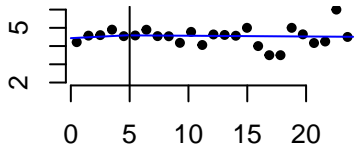

Regression Discontinuity (White Respondents)