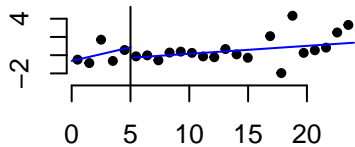

Gun Control Scale

### Regression Discontinuity (White Respondents)

Time: Day into Survey

Small Government